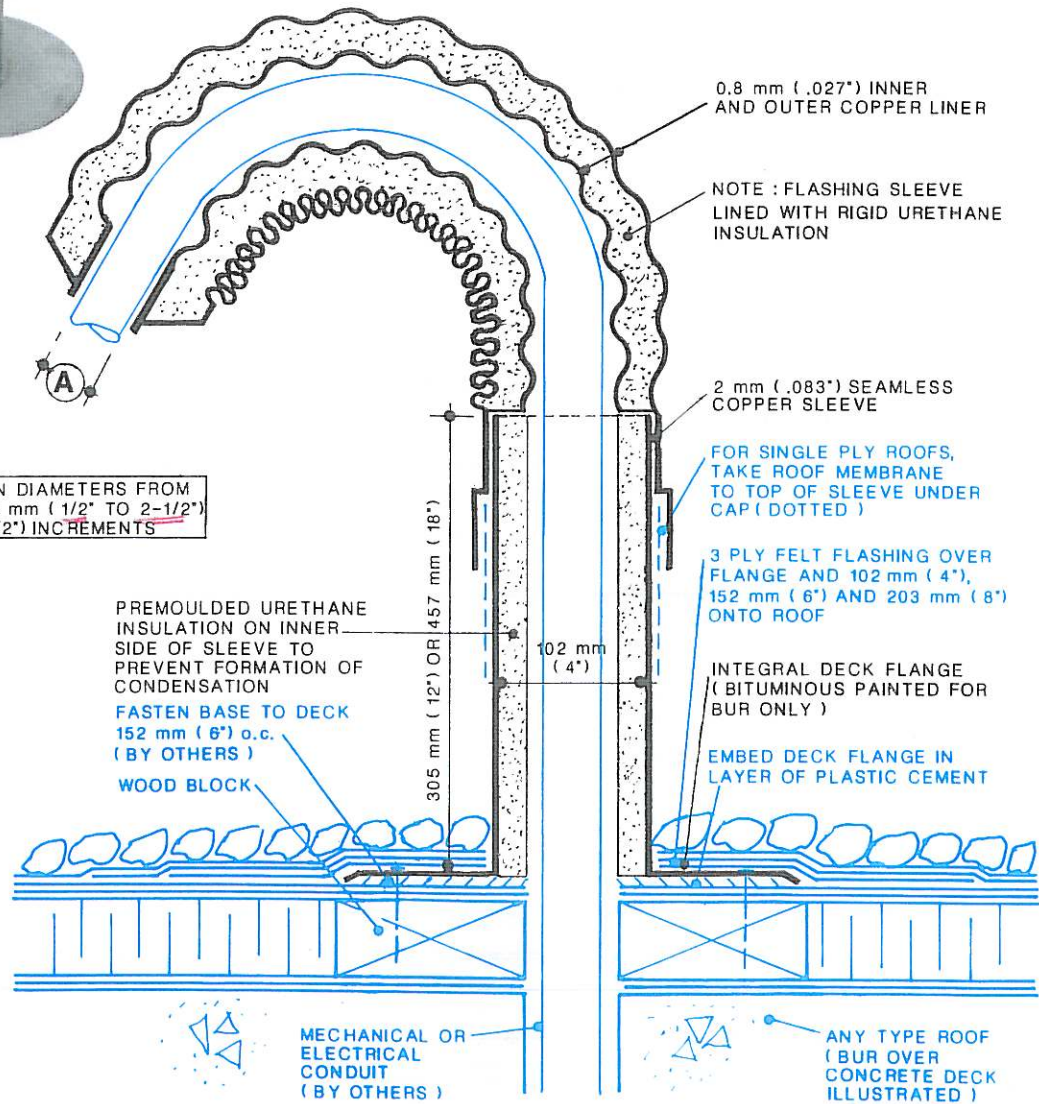

THALER
ROOFING SPECIALTIES
PRODUCTS INC.

Mechanical & Electrical Flashings

DETAIL C-2

A AVAILABLE IN DIAMETERS FROM 13 mm TO 64 mm (1/2" TO 2-1/2") IN 13 mm (1/2") INCREMENTS

MEF-2C COPPER PRE-INSULATED FLASHING FOR FLEXIBLE CONDUIT

NOTE : FOR SINGLE PLY ROOFS, ADD SUFFIX (EPDM) OR (PVC) TO MODEL NUMBERS

THALER 2 11/16" 87
 MEF-2C COPPER PRE-INSULATED FLASHING
 for mech & elec provisions